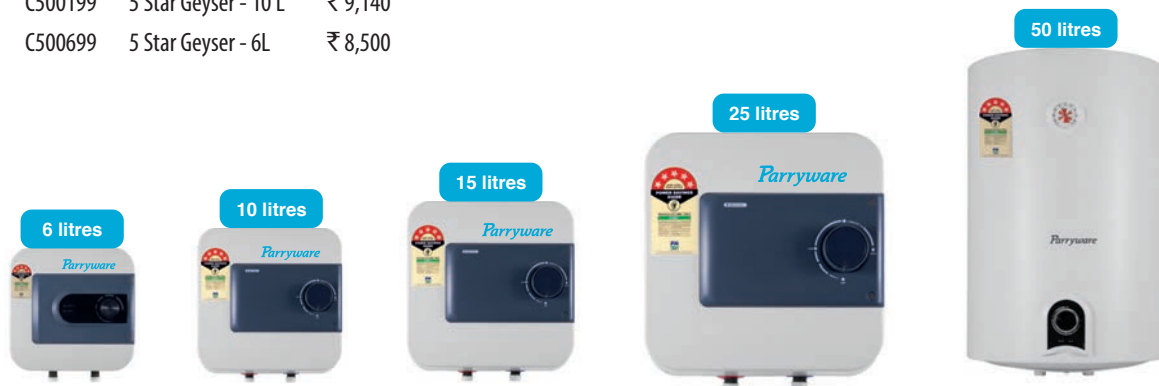

Mondo Storage Water Heaters

- C500999 5 Star Geyser - 50 L ₹ 16,120
- C500399 5 Star Geyser - 25 L ₹ 11,020
- C500299 5 Star Geyser - 15 L ₹ 9,910
- C500199 5 Star Geyser - 10 L ₹ 9,140
- C500699 5 Star Geyser - 6L ₹ 8,500